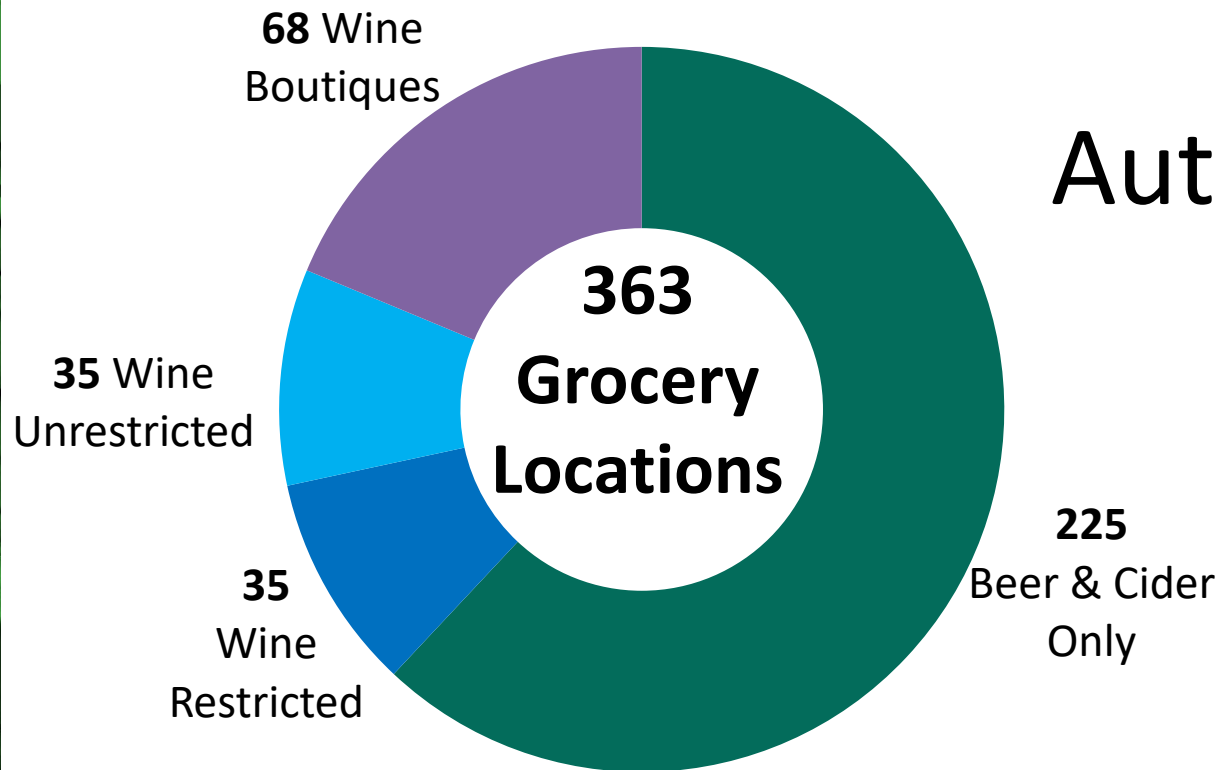


**GROCERY CHANNEL – PROGRAM
UPDATE & PANEL DISCUSSION**

May 1, 2019

Agenda

Highlights & Update

Panel Discussion

Q&A

Authorization Types

HIGHLAND FARMS