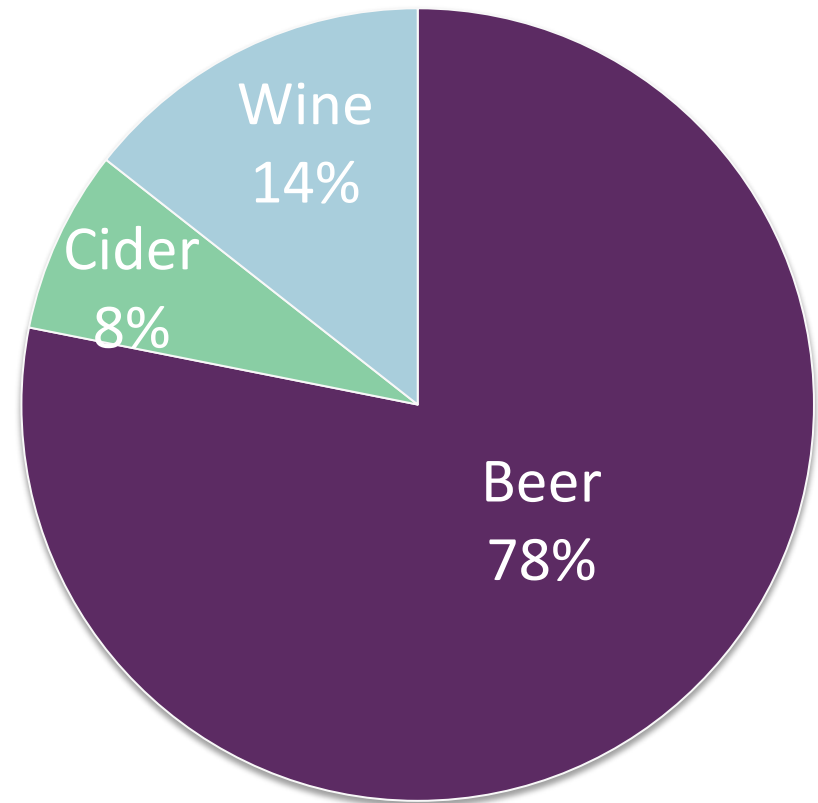


**GROCERY CHANNEL – PROGRAM
UPDATE & PANEL DISCUSSION**

May 1, 2019

Agenda

Highlights & Update

Panel Discussion

Q&A

Authorization Types

HIGHLAND FARMS

Net Sales by Product Type

Grocery Operations

LCBO

Grocery Operations

LCBO

Conversion Timeline

Grocery Operations

LCBO