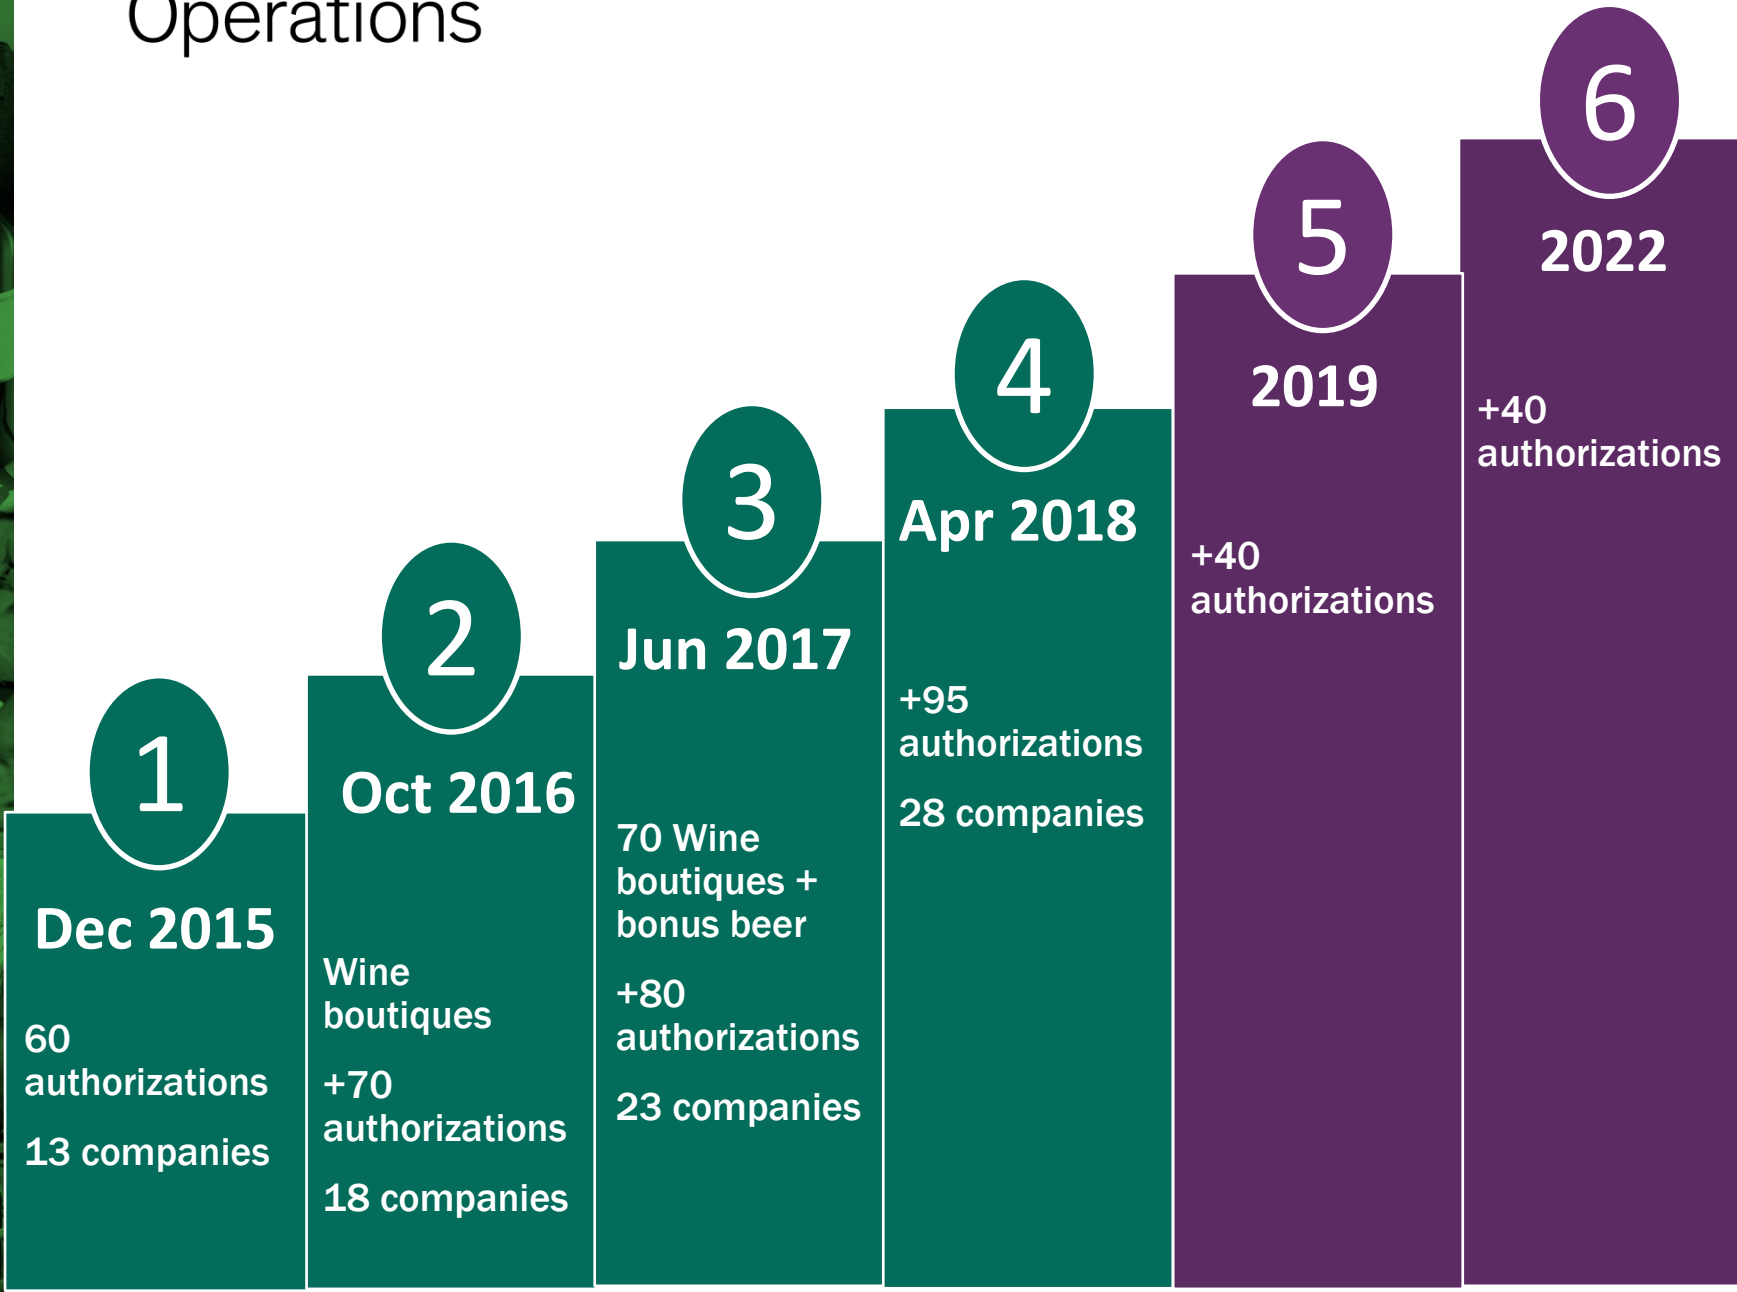


**GROCERY CHANNEL – PROGRAM
UPDATE & PANEL DISCUSSION**

May 1, 2019

Agenda

Highlights & Update

Panel Discussion

Q&A

Authorization Types

HIGHLAND FARMS

Net Sales by Product Type

Grocery Operations

LCBO

Grocery Operations

LCBO

Conversion Timeline

Grocery Operations

LCBO