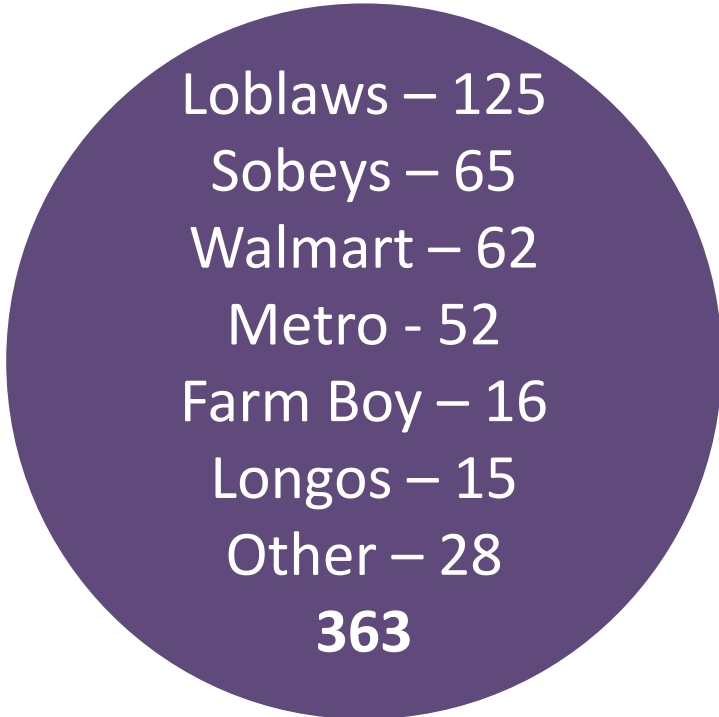


**GROCERY CHANNEL – PROGRAM
UPDATE & PANEL DISCUSSION**

May 1, 2019

Agenda

Highlights & Update

Panel Discussion

Q&A

Authorization Types

HIGHLAND FARMS